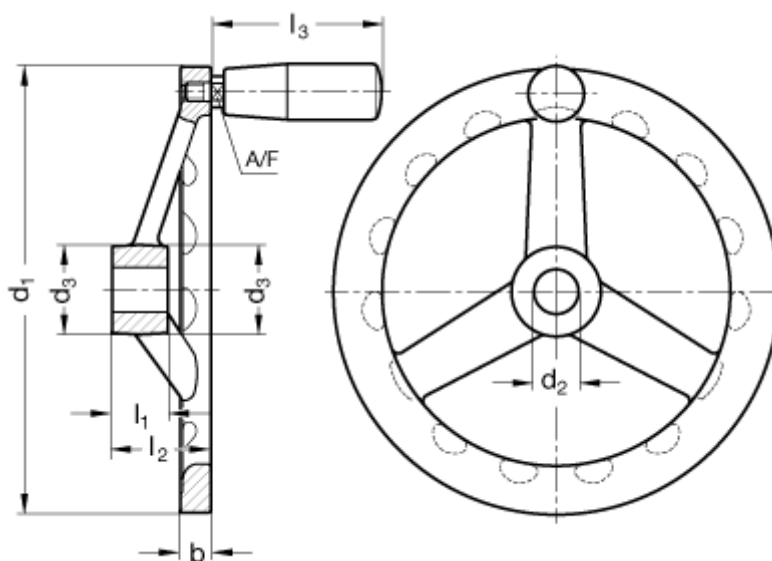

Article number: 201058306
Description: E+G Handwheel
GN 949-140-K14-D

Measures

A/F	= 11	l3	= 71
b	= 10	Number of spokes	= 3
d1	= 140		
d2	= 14		
d3	= 28		
Handle diameter	= 23		
l1	= 18		
l2	= 30,5		